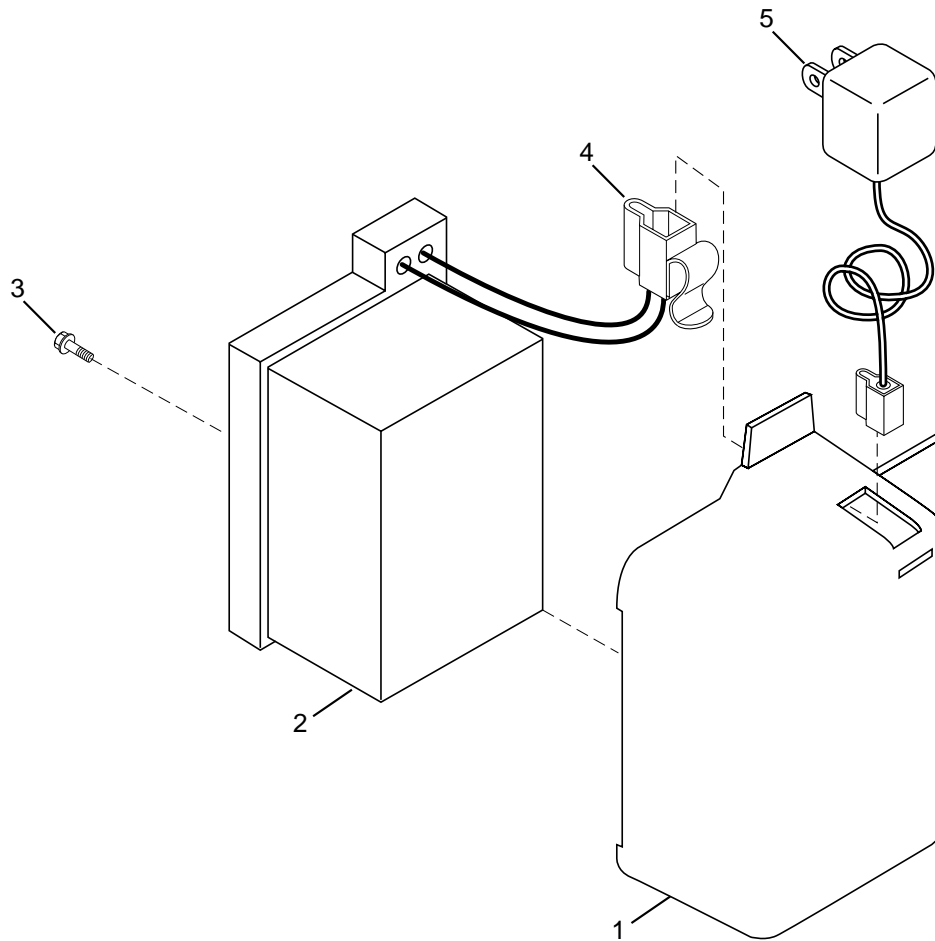

REPAIR PARTS

ROTARY LAWN MOWER - - MODEL NO. P531TEA

BATTERY

KEY NO.	PART NO.	DESCRIPTION
1	532161334	Battery Bracket
2	532750909	Battery
3	817411312	Hex Washer Head Screw 13 x .750
4	532086353	Connector Mounting Clip
5	532130024	Battery Charger