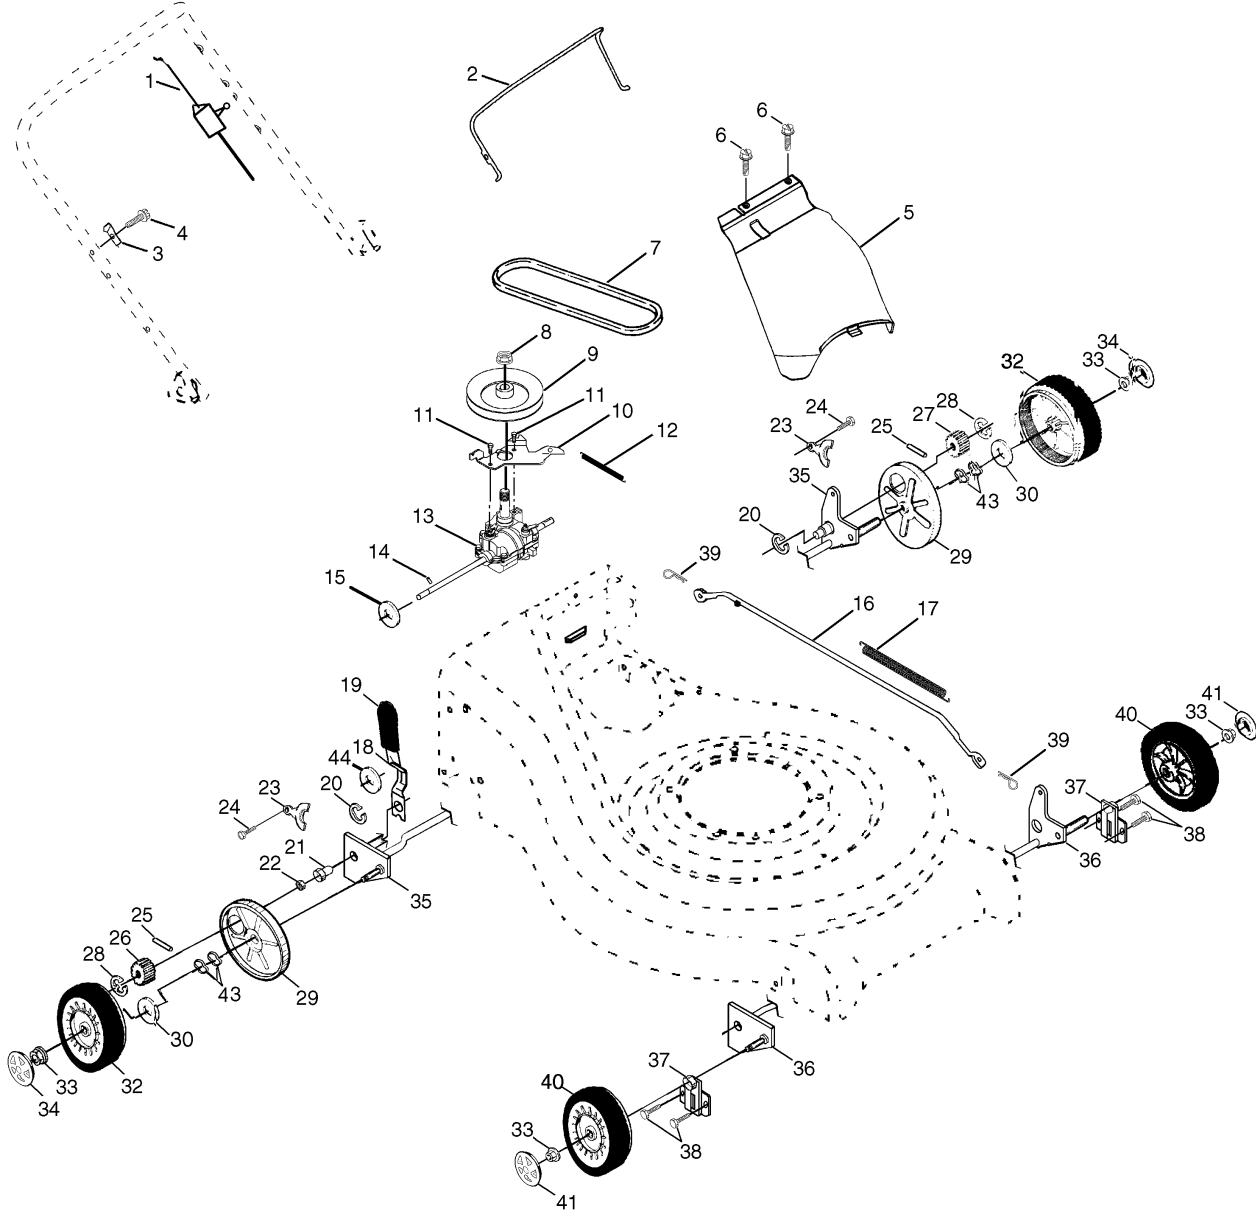

REPAIR PARTS

ROTARY LAWN MOWER - - MODEL NO. P531TEA

REPAIR PARTS

ROTARY LAWN MOWER - - MODEL NO. P531TEA

KEY NO.	PART NO.	DESCRIPTION
1	532161587	Cable Drive
2	532161473	Bail Control Drive
3	532164557	Bracket, Downstop
4	532083816	Screw Hex Wash Head Tapping 10-2
5	532161552	Cover Drive
6	532750634	Screw Thdrol 10-25 x .50
7	532160816	V-Belt
8	532132010	Nut Lock Flanged 3/8-16 Zinc
9	532163939	Pulley Driven
10	532164553	Belt Keeper
11	817541011	Screw Hex Wash Head 10-24 X .668
12	53275192	Spring
13	532161581	Transmission Asm.
14	532145354	Pin Spring Thrust
15	532057079	Washer Hardened
16	532164551	Rod Connecting
17	532161602	Spring Extension
18	532164554	Spring Selector
19	532161961	Knob Selector Spring
20	812000022	E-Ring 7/8

REPAIR PARTS

ROTARY LAWN MOWER - - MODEL NO. P531TEA

BATTERY

KEY NO.	PART NO.	DESCRIPTION
1	532161334	Battery Bracket
2	532750909	Battery
3	817411312	Hex Washer Head Screw 13 x .750
4	532086353	Connector Mounting Clip
5	532130024	Battery Charger