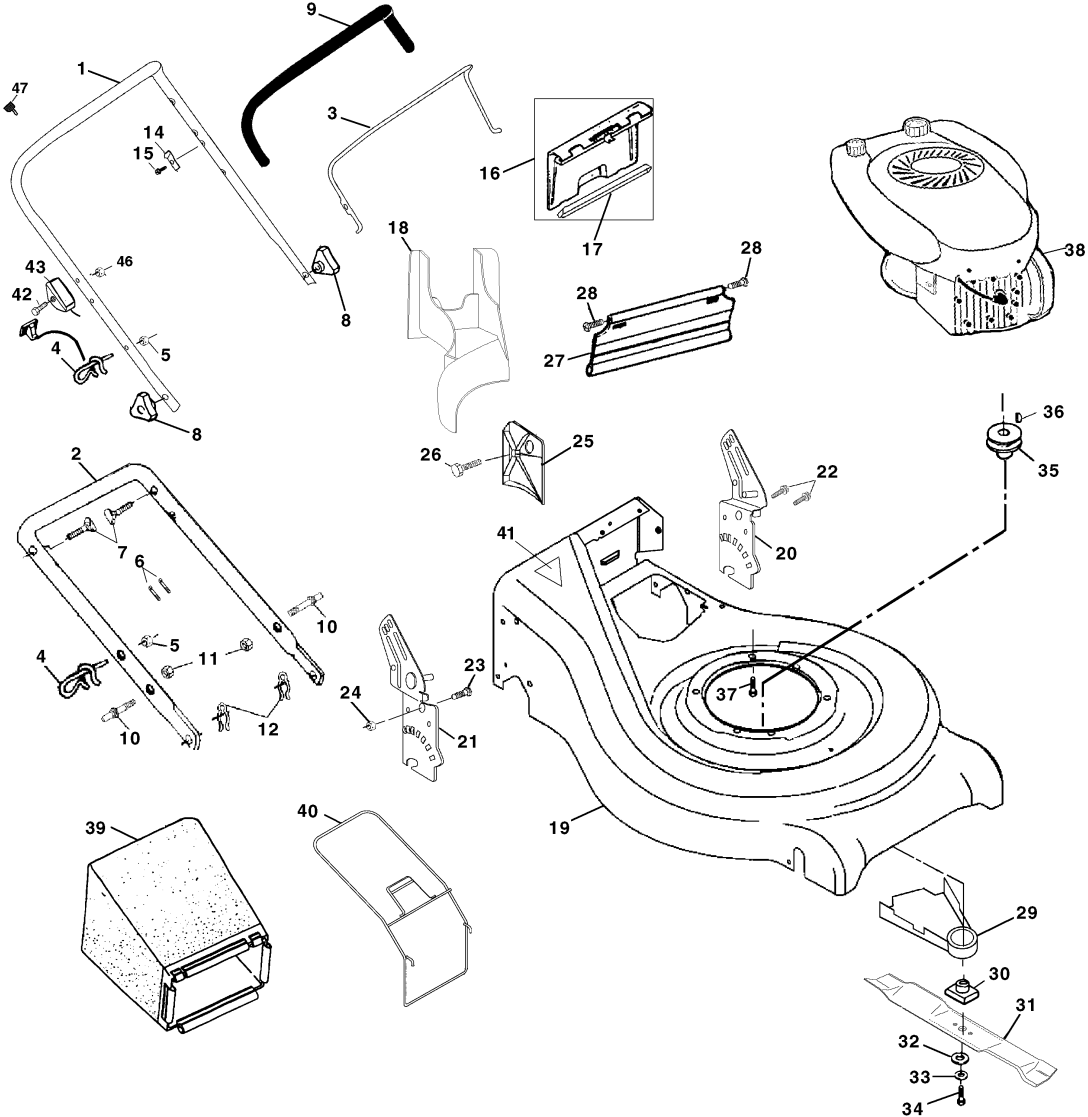

REPAIR PARTS

ROTARY LAWN MOWER - - MODEL NO. P531TEA

REPAIR PARTS

ROTARY LAWN MOWER - - MODEL NO. P531TEA

KEY NO.	PART NO.	DESCRIPTION	KEY NO.	PART NO.	DESCRIPTION
1	532165542	Handle, Upper Dlx Comf.	26	532163409	Screw 12 x 5/8
2	532164556	Handle, Lower	27	532161550	Skirt
3	532131036	Bail, Cont. Wire Dlx Comf. Blk	28	532088652	Screw, Hinge 1/4-20 x 1.25
4	532132001	Guide, Rope, Side	29	532134612	Shield, Debris Modified
5	532063601	Nut, Hex Lockwasher 1/4-20	30	532851514	Adapter, Blade w/key Longer
6	532066426	Wire, Tie	31	532159267	Blade, 21"
7	532131959	Bolt, Handle 5/16-18 x 1.75	32	532851074	Washer, Hardened
8	532087692	Knob, Handle	33	532850263	Lockwasher, Helical Spring 3/8
9	532164265	Grip, HdI Foam Smooth	34	532851084	Screw, Hex Head 3/8-24 x 1.38
10	532161551	Bolt, Sq. Neck	35	532165603	Pulley, Engine
11	873990500	Nut, Hex Lockwasher Ins. 5/16-18 UNC	36	532087677	Key, Hi Pro
12	532051793	Cotter, Hairpin	37	532150406	Bolt, Engine
14	532125162	Bracket, Upstop	38	-----	* Engine Tecumseh TVS120
15	532083816	Screw, Hex Washer Head Tapping 10-2			Order parts from engine manufacturer
16	532162085	Kit, Door Rear	39	532165846	Grass Catcher Bag
17	532161548	Seal, Door	40	532161358	Grass Catcher Frame
18	532165261	Plug, Mulcher	41	532145494	Danger Decal
19	532164388	Kit, Housing	42	532144929	Screw
20	532168722	Handle, Bracket	43	532165240	Combi Key Control
21	532168723	Handle, Bracket Asm. Right	46	532751152	Nut
22	532150078	Screw, Hex Wshd	47	532122147	Key
23	532163183	Bolt, Hex Head 5/16-18 x 5/8	--	532167228	Operator's Manual(Euro)
24	532063124	Nut, Hex Lock Wshr 5/16-18	--	532167229	Operator's Manual(Scand)
25	532161333	Baffle, Side